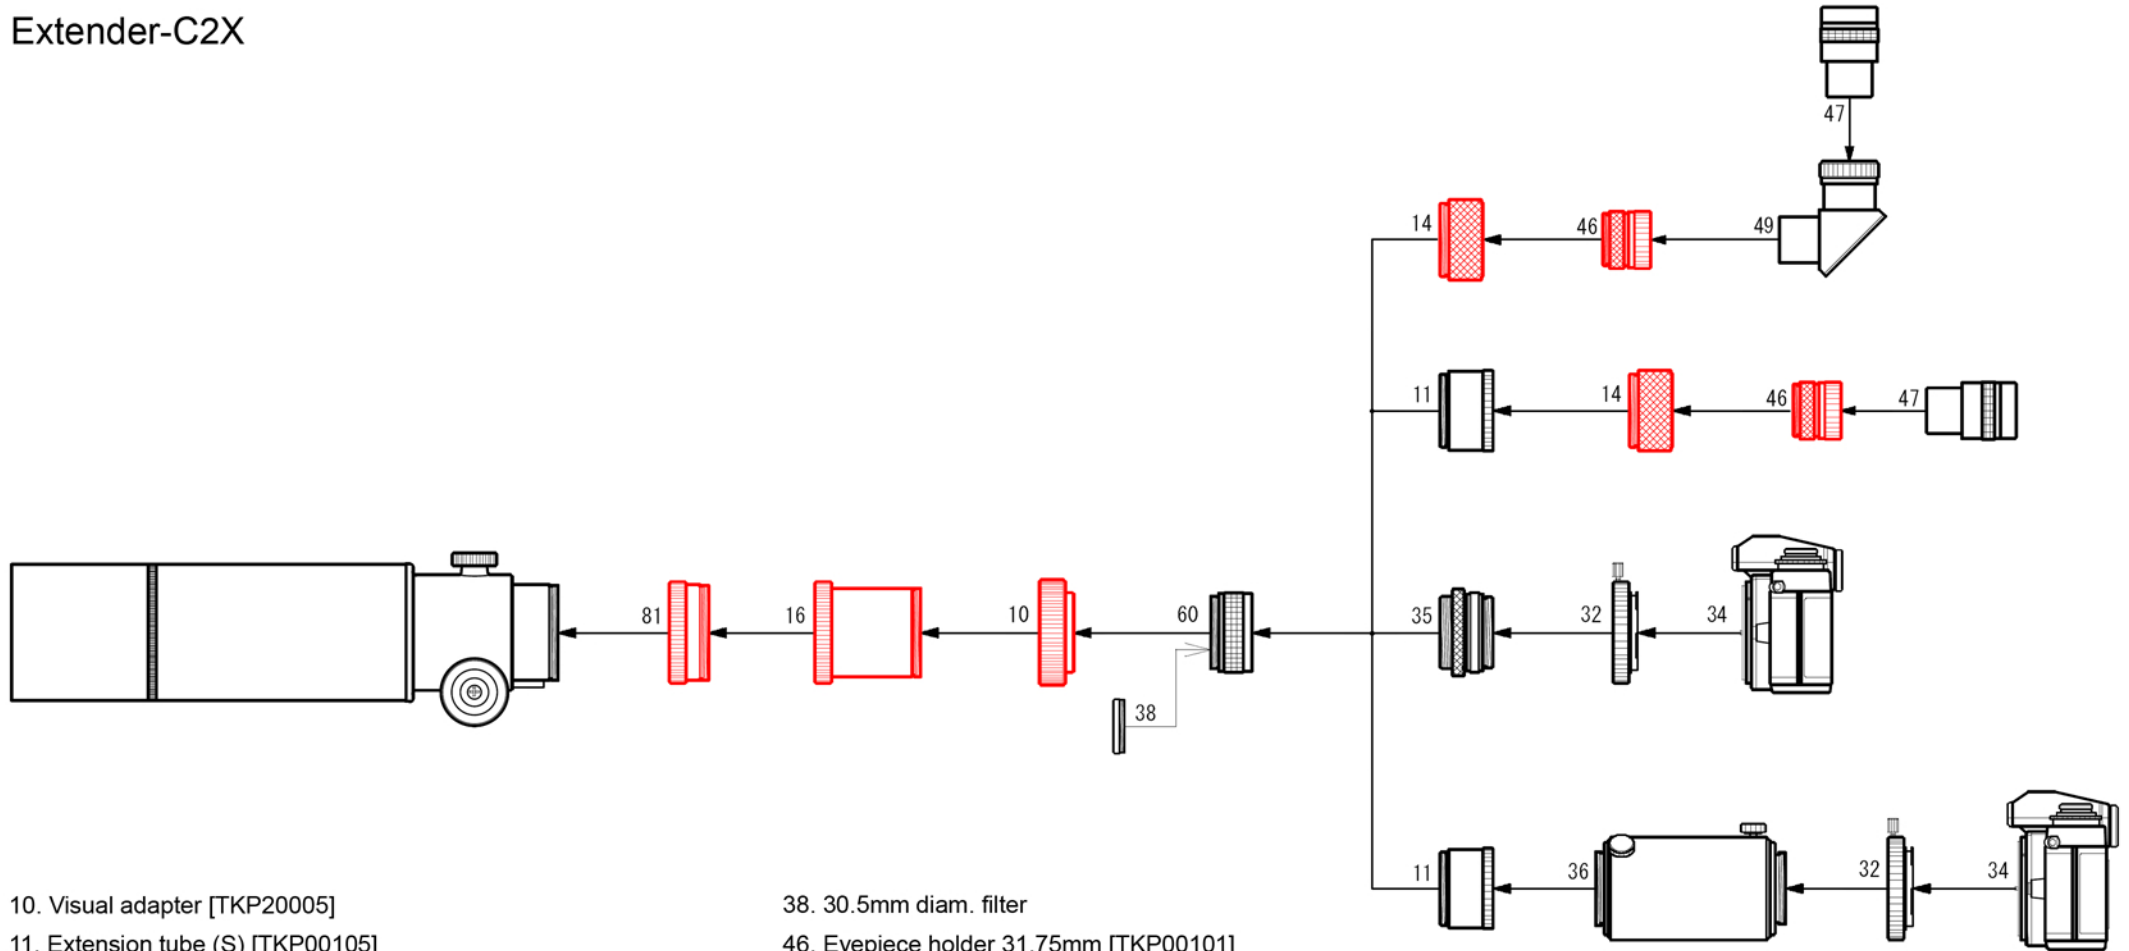

FS-60CB system-chart

Extender-C2X

- 10. Visual adapter [TKP20005]
- 11. Extension tube (S) [TKP00105]
- 14. Coupling (L) [TKP00104]
- 16. Aux. ring [TKP20001]
- 32. T-mount
- 34. 35mm SLR/DSLR camera
- 36. TCA-4 photo adapter [TKA00210]

- 38. 30.5mm diam. filter
- 46. Eyepiece holder 31.75mm [TKP00101]
- 47. Eyepiece 31.75mm
- 49. Diagonal prism 31.75mm [TKA00541]
- 60. Extender C2X [TKA00594]
- 81. Coupling (DT) [TKP20006B]

Red : Included in FS-60CB OTA