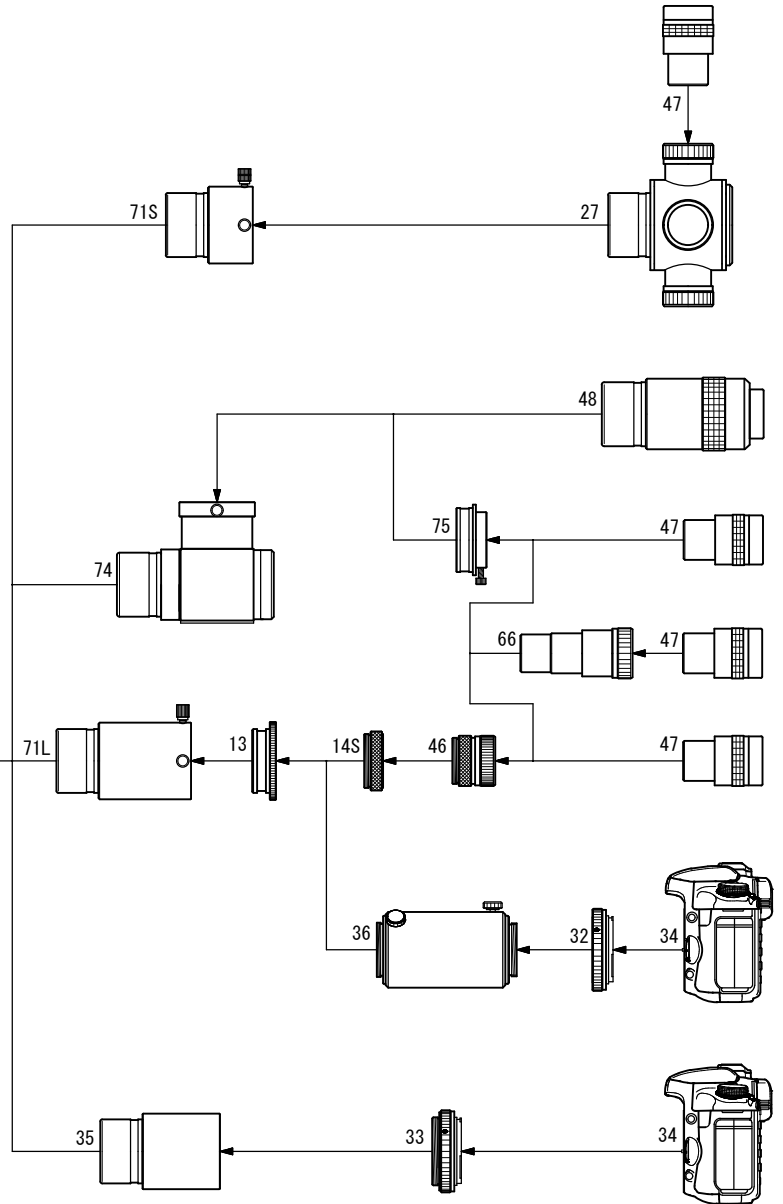

FOA-60

Extender 1.7XR System Chart

▼ Standard Accessories

- 10. F-50.8 AD Ring (FOA-60) [TKP28001]
- 13. 50.8 Sleeve [TKP00113]
- 14S. Coupling (S) [TKP00103]
- 46. 31.7 Eyepiece adapter [TKP00101]
- 69. 50.8 adapter (SKY90) [TKP35110]
- 71L. Extension Tube (50.8) [TKP31112]

- 35. CA-35 (50.8) [TKA31201]
- 36. TCA-4 [TKA00210]
- 47. 31.7 Eyepiece
- 48. 50.8 Eyepiece
- 60. Extender Q 1.6x (50.8) [TKA36595]
- 66. 31.7 2x Barlow Lens [TKA00597]
- 67. Extender ED 1.5x [TKA37595]
- 68. Extender 1.7XR [TKA28595]
- 71S. 50.8 Extension Tube S [TKA00105]
- 74. 50.8 Diagonal Mirror [TKA00543]
- 75. Adapter DM (31.7) [TKA00111]

TAKAHASHI

FOA-60

Extender Q 1.6x(50.8) System Chart

Extender ED 1.5x System Chart

▼ Standard Accessories

- 10. F-50.8 AD Ring(FOA-60) [TKP28001]
- 13. 50.8 Sleeve [TKP00113]
- 14S. Coupling (S) [TKP00103]
- 46. 31.7 Eyepiece adapter [TKP00101]
- 69. 50.8 adapter(SKY90) [TKP35110]
- 71L. Extension Tube (50.8) [TKP31112]

- 35. CA-35 (50.8) [TKA31201]
- 36. TCA-4 [TKA00210]
- 47. 31.7 Eyepiece
- 48. 50.8 Eyepiece
- 60. Extender Q 1.6x(50.8) [TKA36595]
- 66. 31.7 2x Barlow Lens [TKA00597]
- 67. Extender ED 1.5x [TKA37595]
- 68. Extender 1.7XR [TKA28595]
- 71S. 50.8 Extension Tube S [TKA00105]
- 74. 50.8 Diagonal Mirror [TKA00543]
- 75. Adapter DM(31.7) [TKA00111]