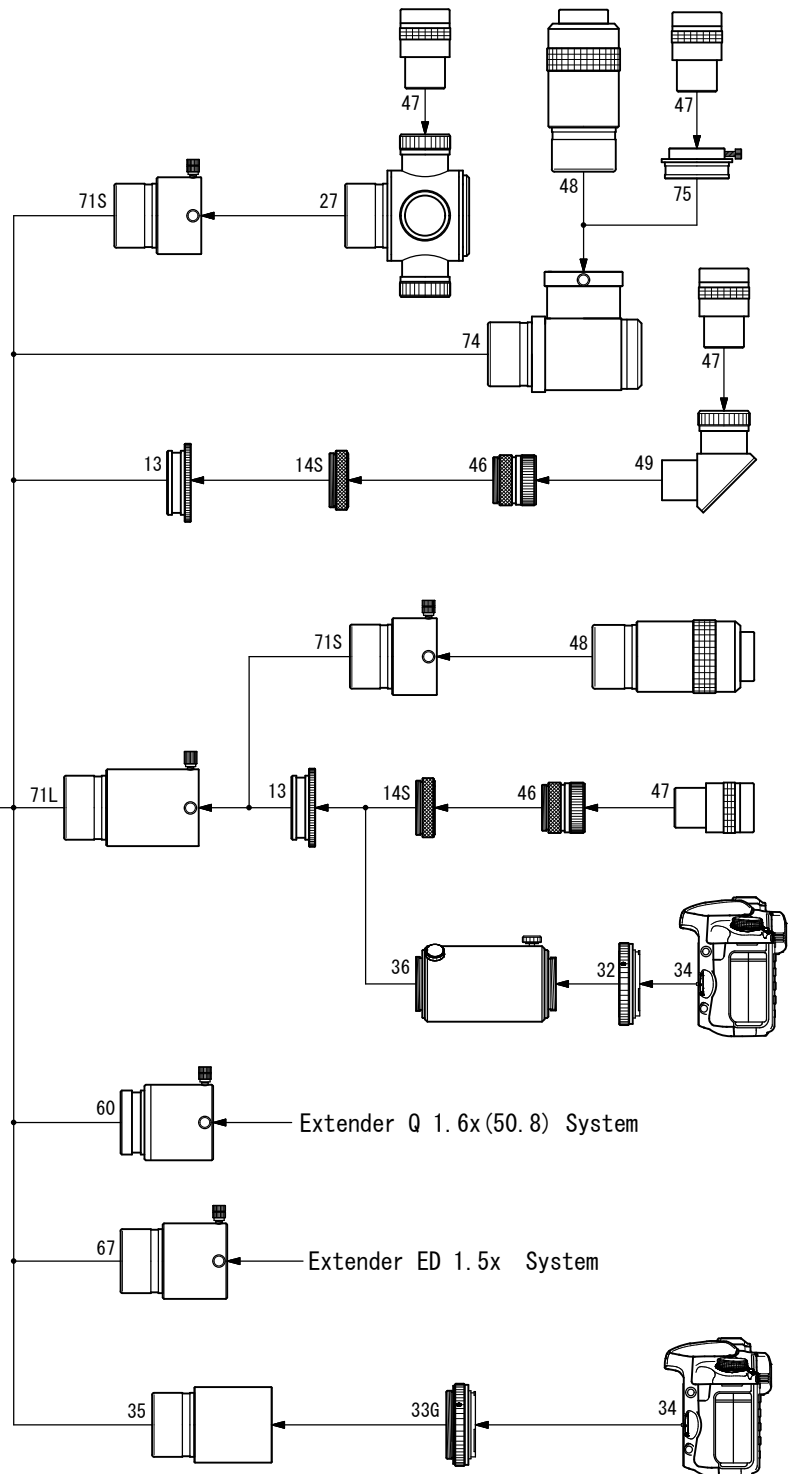

- 47. 31.7 Eyepiece
- 48. 50.8 Eyepiece
- 49. 31.7 Diagonal Prism [TKA00547]
- 60. Extender Q1.6x (50.8) [TKA36595]
- 67. Extender ED 1.5x [TKA37595]
- 68. Extender 1.7xR [TKA28595]
- 74. 50.8 Diagonal Mirror [TKA00543]
- 75. Adapter (DM) (31.7) [TKA00111]
- 80. Flattener 0.93x (FOA-60) [TKA28582]

FOA-60

Extender 1.7XR System Chart

▼ Standard Accessories

- 10. F-50.8 AD Ring (FOA-60) [TKP28001]
- 13. 50.8 Sleeve [TKP00113]
- 14S. Coupling (S) [TKP00103]
- 46. 31.7 Eyepiece adapter [TKP00101]
- 69. 50.8 adapter (SKY90) [TKP35110]
- 71L. Extension Tube (50.8) [TKP31112]

- 35. CA-35 (50.8) [TKA31201]
- 36. TCA-4 [TKA00210]
- 47. 31.7 Eyepiece
- 48. 50.8 Eyepiece
- 60. Extender Q 1.6x (50.8) [TKA36595]
- 66. 31.7 2x Barlow Lens [TKA00597]
- 67. Extender ED 1.5x [TKA37595]
- 68. Extender 1.7XR [TKA28595]
- 71S. 50.8 Extension Tube S [TKA00105]
- 74. 50.8 Diagonal Mirror [TKA00543]
- 75. Adapter DM (31.7) [TKA00111]

TAKAHASHI

FOA-60

Extender Q 1.6x(50.8) System Chart

Extender ED 1.5x System Chart

▼ Standard Accessories

- 10. F-50.8 AD Ring(FOA-60) [TKP28001]
- 13. 50.8 Sleeve [TKP00113]
- 14S. Coupling (S) [TKP00103]
- 46. 31.7 Eyepiece adapter [TKP00101]
- 69. 50.8 adapter(SKY90) [TKP35110]
- 71L. Extension Tube (50.8) [TKP31112]