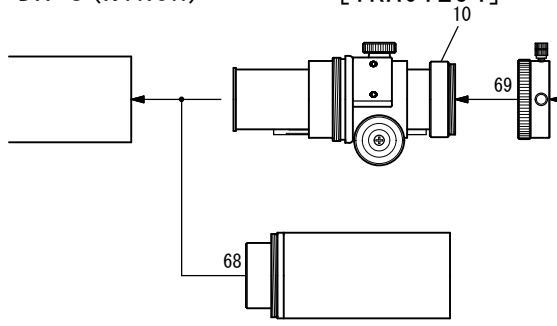

FOA-60 Visual/Imaging System Chart

▼ Standard Accessories

10. F-50.8 AD Ring (FOA-60) [TKP28001]
13. 50.8 Sleeve [TKP00113]
- 14S. Coupling (S) [TKP00103]
46. 31.7 Eyepiece adapter [TKP00101]
69. 50.8 Adapter (SKY90) [TKP35110]
- 71L. Extension Tube (50.8) [TKP31112]

▼ Optional Accessories

14. Coupling (L) [TKP00104]
15. Visual Adapter (FS-60CB) [TKP20005]
27. 4-Turret Eyepiece Holder [TKA00404]
32. T-Mount DX-S (EOS) [TKA01250]
- T-Mount DX-S (Nikon) [TKA01254]

Extender 1.7xR System

33. T-Mount DX-60W (EOS) [TKA20245]
- T-Mount DX-60W (Nikon) [TKA20246]
- 33G. T-Mount DX-WR (EOS) [TKA01251]
- T-Mount DX-WR (Nikon) [TKA01255]

34. DSLR
35. CA-35 (50.8) [TKA31201]
36. TCA-4 [TKA00210]

47. 31.7 Eyepiece
48. 50.8 Eyepiece
49. 31.7 Diagonal Prism [TKA00547]
60. Extender Q1.6x (50.8) [TKA36595]
67. Extender ED 1.5x [TKA37595]
68. Extender 1.7xR [TKA28595]
74. 50.8 Diagonal Mirror [TKA00543]
75. Adapter (DM) (31.7) [TKA00111]
80. Flattener 0.93x (FOA-60) [TKA28582]