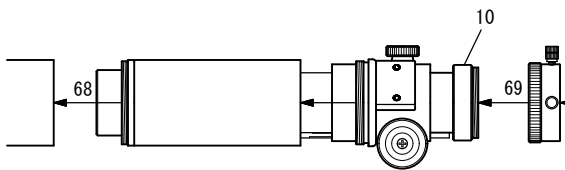

FOA-60

Extender 1.7XR System Chart

▼ Standard Accessories

10. F-50.8 AD Ring (FOA-60) [TKP28001]
13. 50.8 Sleeve [TKP00113]
- 14S. Coupling (S) [TKP00103]
46. 31.7 Eyepiece adapter [TKP00101]
69. 50.8 adapter (SKY90) [TKP35110]
- 71L. Extension Tube (50.8) [TKP31112]

▼ Optional Accessories

27. 4-Turret Eyepiece Holder 31.7D [TKA00404]
32. T-Mount DX-S (EOS) [TKA01250]
- T-mount DX-S (Nikon) [TKA01254]
- 33G. T-mount DX-WR (EOS) [TKA01251]
- T-mount DX-WR (Nikon) [TKA01255]
34. DSLR