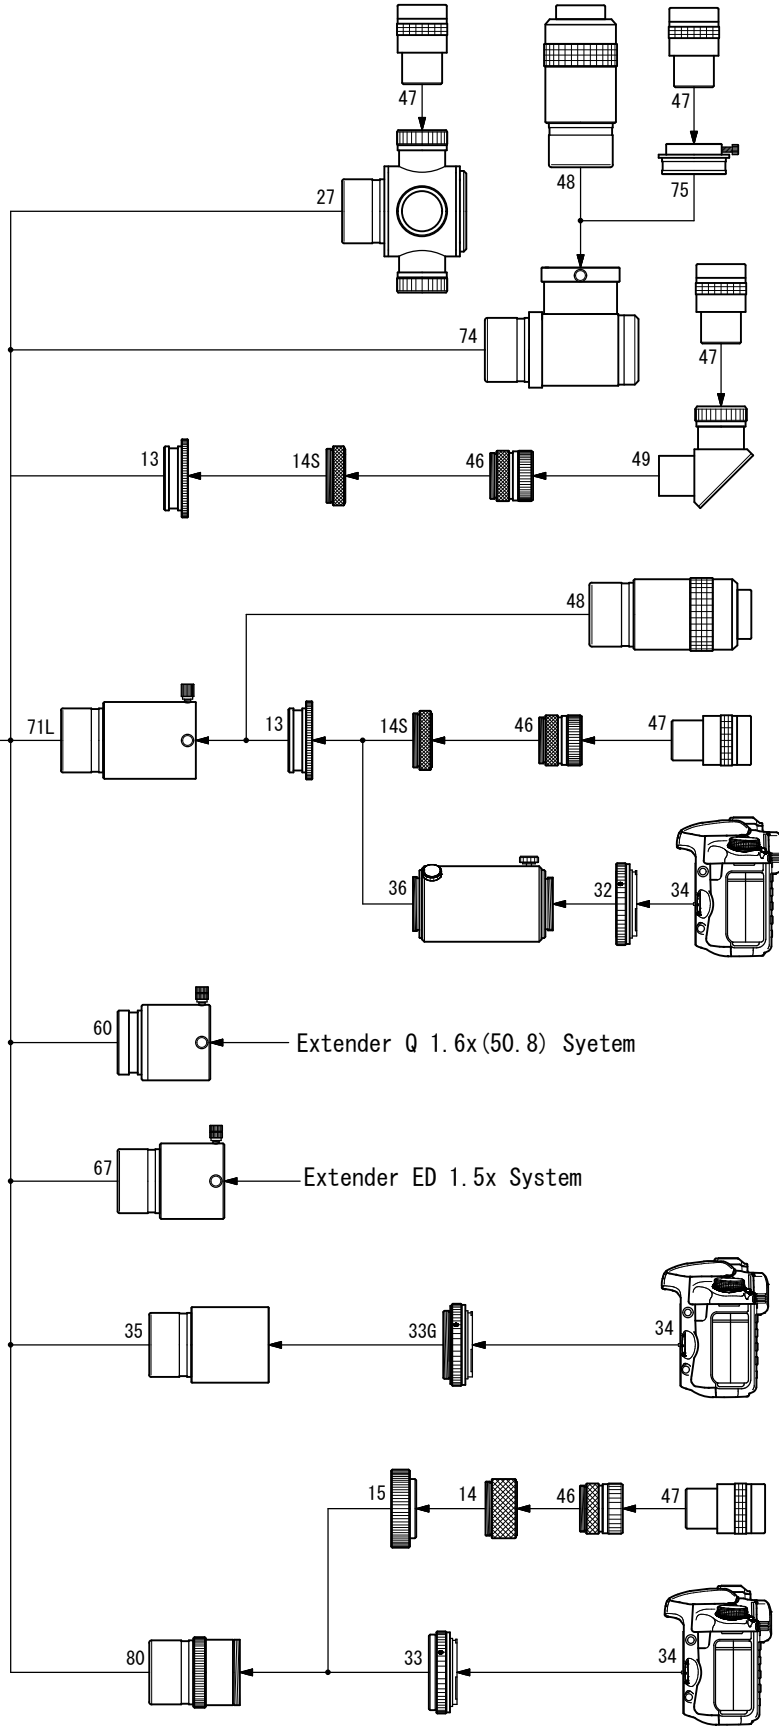

FOA-60 Visual/Imaging System Chart

▼ Standard Accessories

- 10. F-50.8 AD Ring (FOA-60) [TKP28001]
- 13. 50.8 Sleeve [TKP00113]
- 14S. Coupling (S) [TKP00103]
- 46. 31.7 Eyepiece adapter [TKP00101]
- 69. 50.8 Adapter (SKY90) [TKP35110]
- 71L. Extension Tube (50.8) [TKP31112]

▼ Optional Accessories

- 14. Coupling (L) [TKP00104]
- 15. Visual Adapter (FS-60CB) [TKP20005]
- 27. 4-Turret Eyepiece Holder [TKA00404]
- 32. T-Mount DX-S (EOS) [TKA01250]
- T-Mount DX-S (Nikon) [TKA01254]

- 47. 31.7 Eyepiece
- 48. 50.8 Eyepiece
- 49. 31.7 Diagonal Prism [TKA00547]
- 60. Extender Q1.6x (50.8) [TKA36595]
- 67. Extender ED 1.5x [TKA37595]
- 68. Extender 1.7xR [TKA28595]
- 74. 50.8 Diagonal Mirror [TKA00543]
- 75. Adapter (DM) (31.7) [TKA00111]
- 80. Flattener 0.93x (FOA-60) [TKA28582]

- 35. CA-35 (50.8) [TKA31201]
- 36. TCA-4 [TKA00210]
- 47. 31.7 Eyepiece
- 48. 50.8 Eyepiece
- 60. Extender Q 1.6x (50.8) [TKA36595]
- 66. 31.7 2x Barlow Lens [TKA00597]
- 67. Extender ED 1.5x [TKA37595]
- 68. Extender 1.7XR [TKA28595]
- 71S. 50.8 Extension Tube S [TKA00105]
- 74. 50.8 Diagonal Mirror [TKA00543]
- 75. Adapter DM (31.7) [TKA00111]